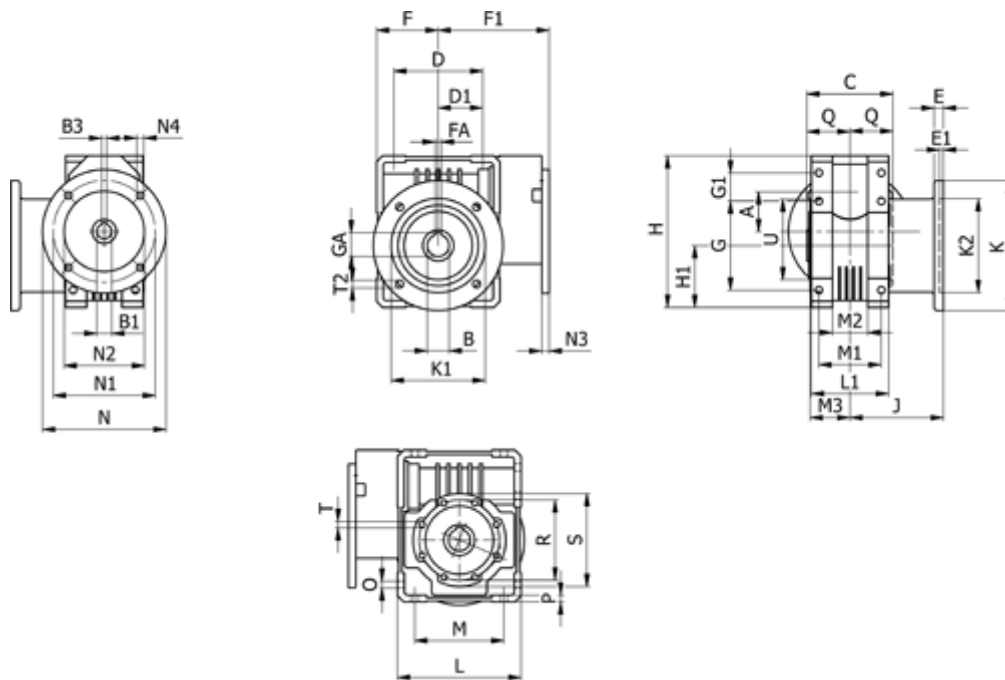

Data Sheet

Article number: 392106304542510

Description: Worm gear
WR 63-UF2-45-71B5, without lubrication

Measures

A = 62.17	E = 11	H = 182.5	M = 102	N4 = M8x10	U = 75
B = 25	E1 = 5	H1 = 72.5	M1 = 130	O = 9.0	
B1 E7 = 14	F = 73	J = 116.0	M2 = 110	P = 8	
B2 = 16.3	F1 = 134	K = 180	M3 = 11	Q = 35	
B3 H9 = 5	FA = 8	K1 = 150	N = 160	R = 90	
C = 120	G = 102	K2 = 115	N1 = 85	S = 105	
D = 102.0	G1 = 37.5	L = 53	N2 = 70	T = M8x14	
D1 = 51.0	GA = 28.3	L1 = 102	N3 = 11.0	T2 = 11.0	